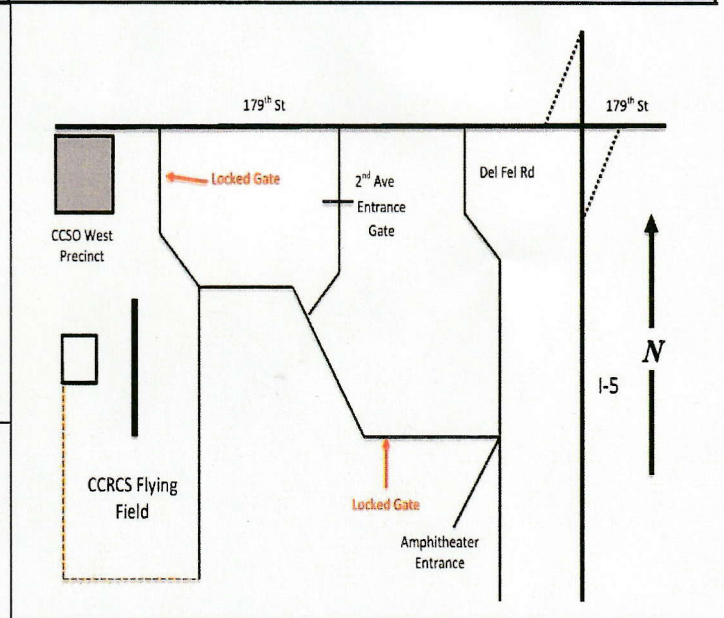

# CCRCS Jet Jam

SUNDAY, AUGUST 29, 2021

Pilots Meeting at 8:45 AM  
Jet flying starts at 9:00 AM  
Raffle drawing at 1:00 PM

Bring your jet and fly off our 300 foot paved runway.

All types welcome.  
\$10.00 Landing Fee  
Micro EDF? – Bring it  
64mm - 120mm EDF Jet? – Bring it!  
E-Flite 777 Airliner? – Bring it!  
Nitro powered prop jet? – Bring it!  
Old school nitro ducted fan? – Bring it!  
Turbine Powered? – Bring it!  
(Turbine pilots MUST have AMA Turbine Waiver)  
If it looks like a jet or has some type of jet engine  
it is welcome.

Got a question or need more information?  
Contact the Contest Director:  
John Shirron at [jreshirron@centurylink.net](mailto:jreshirron@centurylink.net); (971) 331-2236

Our field is located within the Clark County Fairgrounds, just north of Vancouver, Washington.  
The address is 17200 NE Delfel Rd, Ridgefield, WA 98642.  
Take Exit 9 from I-5, then head west on NE 179th St. Turn left on 2nd Ave, and enter the fairgrounds through the gate. If the gate is locked please call me. Turn right to get to the main fairgrounds road and continue towards the Sheriff's Office. You'll see our field on the left at the back of the fairgrounds area.